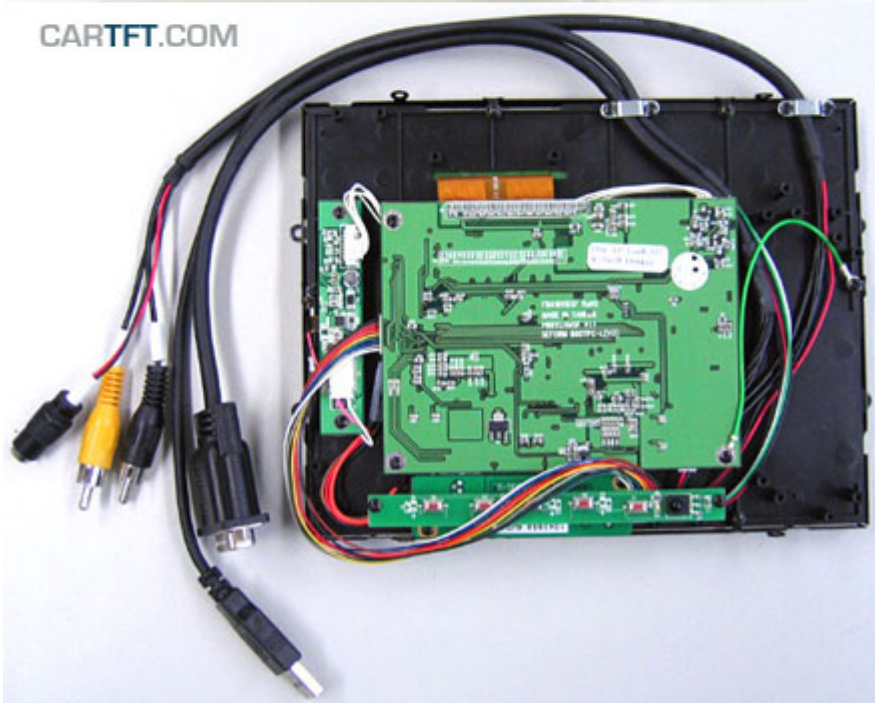

249.00 EUR

incl. 19% VAT, plus [shipping](#)

- Open-Frame !
- LED Backlight !
- Auto Power On !

New : LED-Backlight-Technology, with optimized color saturation enabling particular high and shining display. The scale of displayable color nuances is increased by 45% because of the new technology. Conventional LCDs are based on CCFL backlight, which can display approx. 72% of the standard color scale of NTSC (National Television Systems Committee). With LED-Backlight-Technology 104% of the NTSC-color scale can be displayed. This results in displaying in a highly realistic manner.

With the new Open-Frame TFT display-series from CarTFT you get back control : The ruggedized metal frame enables you a stable installation. The single modules (Mainboard, Touchscreen controller, Power inverter and button-frame) can be screwed off from the rear side and being positionated elsewhere. This way you can install the connector cables more easier and the display thickness shrinks also.

Specifications	
Screen size	8.0" digital
Aspect Ratio	4:3 wide TFT screen
Dot Resolution	2400x600= 1,440,000 dots
Physical Resolution	800x600
Supported Resolutions	640x480-1920x1080
Color configuration	RGB stripe
Brightness	600 nits
Contrast	500:1
Operating temperature	-30°C to 85°C
Power input	DC 12VDC
Power consumption	max. 10W
Video system	2x Video inputs (PAL/NTSC) 1x VGA input
Dimensions	185.6 x 143.6 x 27 mm Display : 162 x 121.5 mm
Video input signal	1.0Vp-p, composite video
Features	Full function OSD control (englisch) Auto Power On/Off LED backlight Autodimmer
What is included ?	- 8.0" VGA Open-Frame Touchscreen TFT with Video-support
	- Power Adapter f. EU 230V
	- Cigarette Lighter Adapter
	- Touchscreen Driver-CD
	- Manual